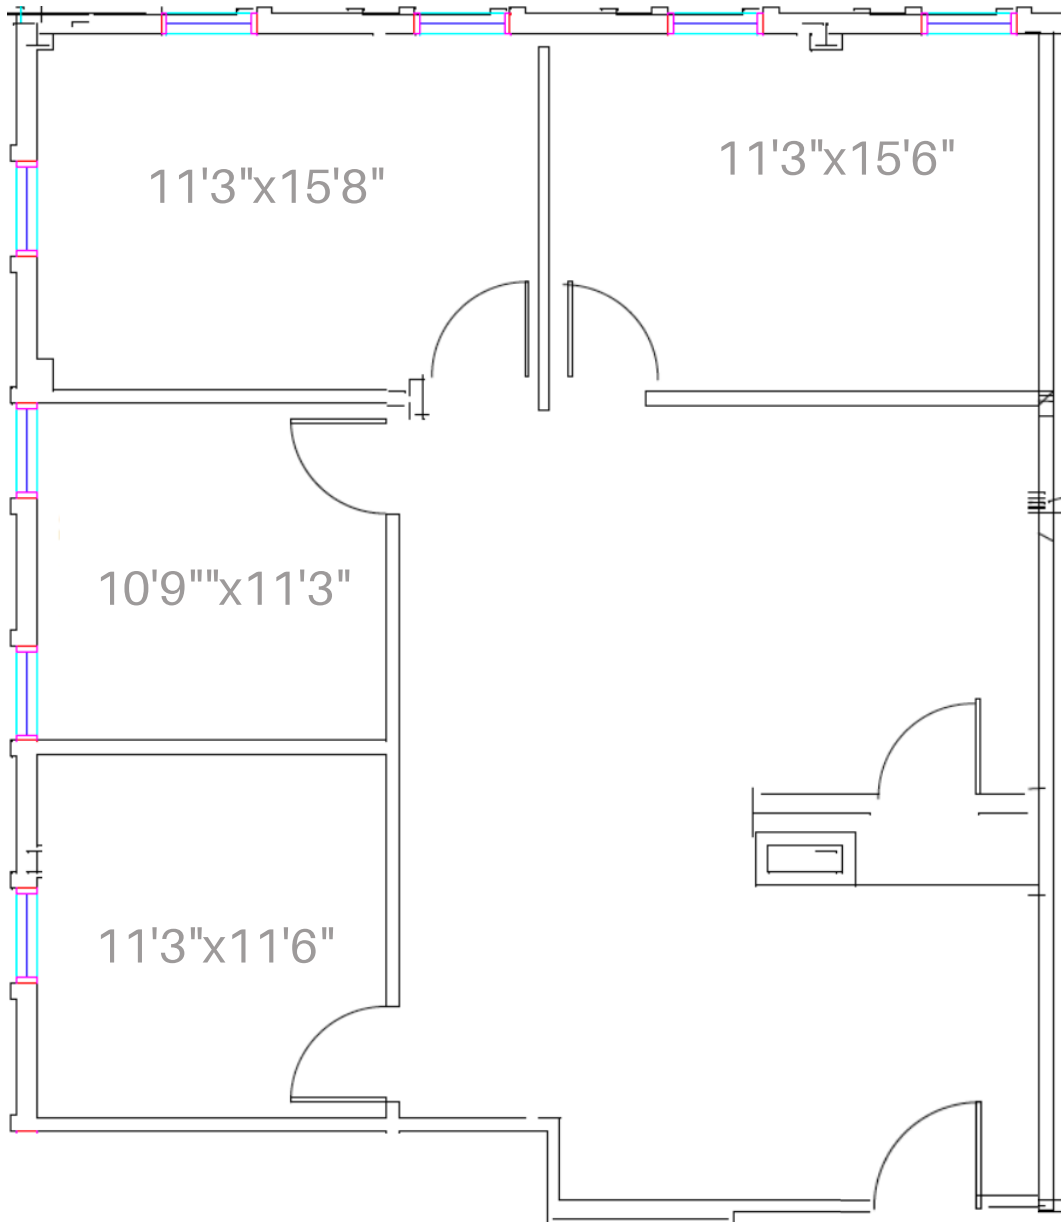

FARNSWORTH
OFFICES

Suite 303

1144 RSF

1444 N Farnsworth Avenue, Aurora IL

630.585.1250

cathy@farnsworthoffice.com